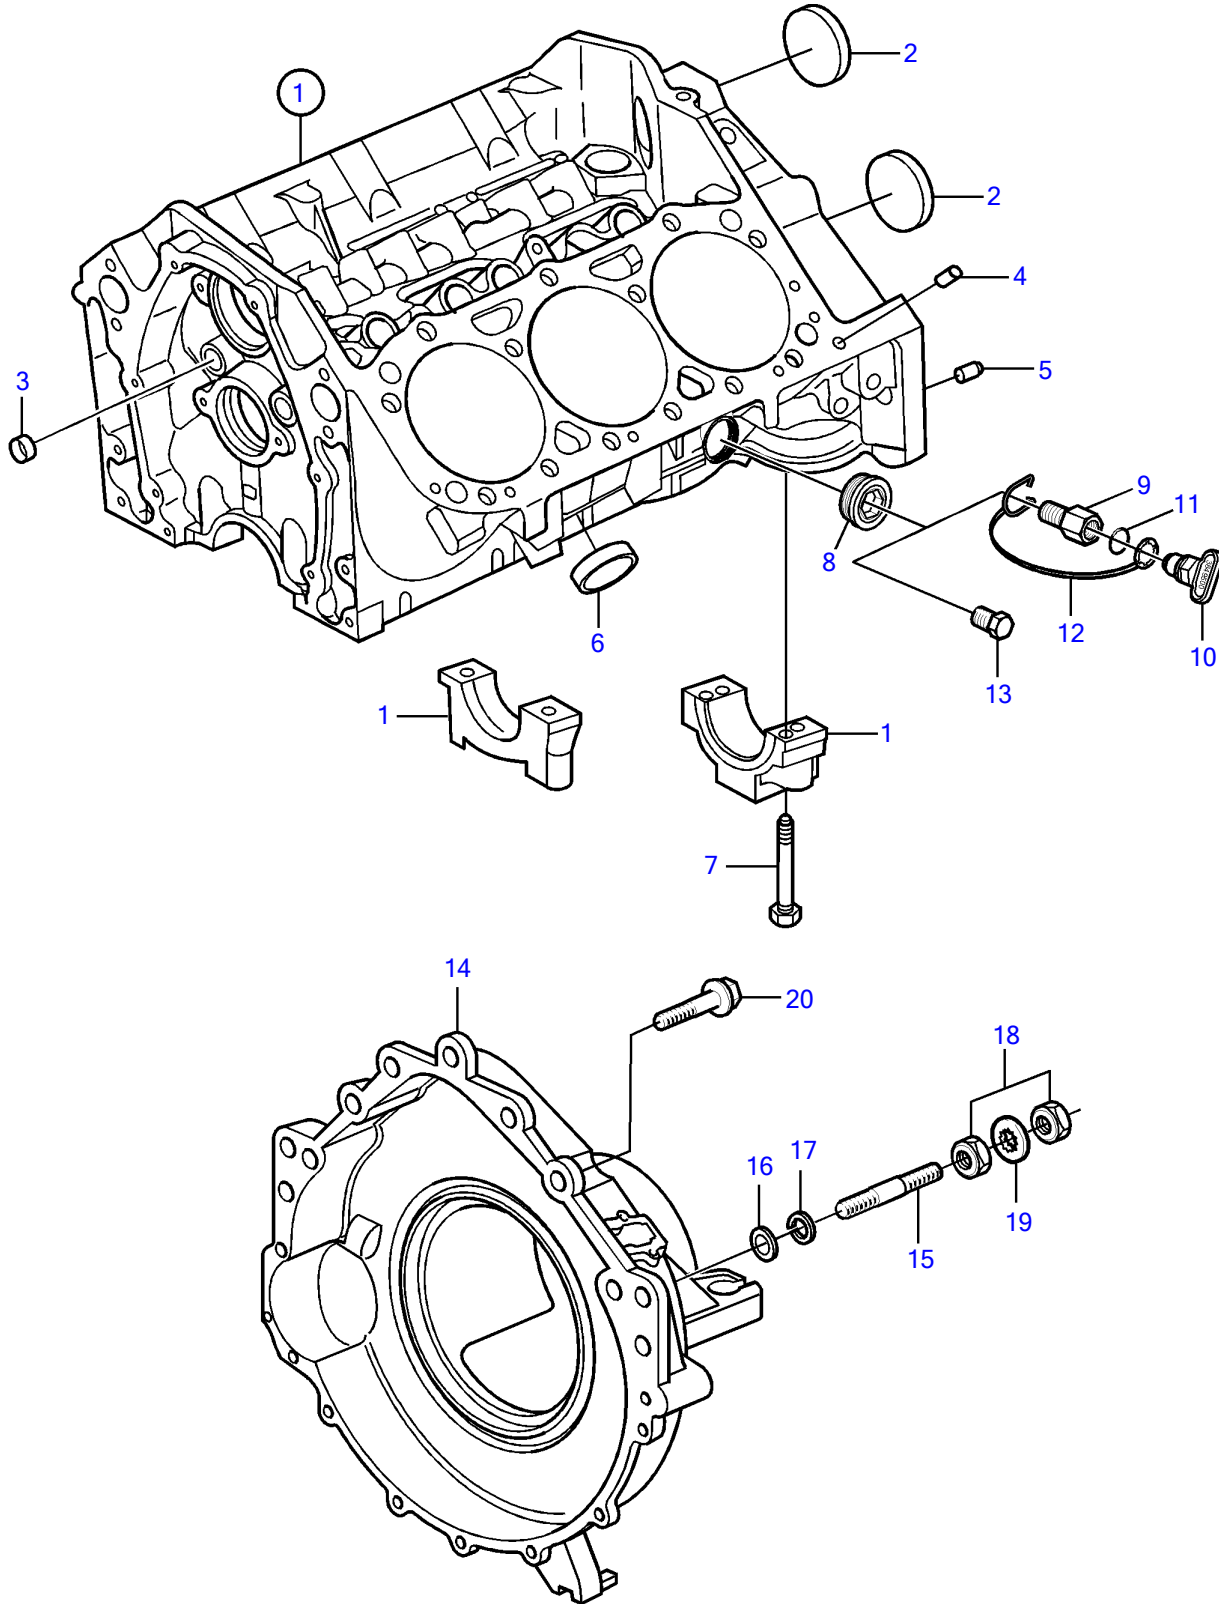

4.3GXIE-225-R

4.3GXIE-225-R

REF	PART NO.	QTY	DESCRIPTION	NOTES
1		1	Cylinder block	
2	3853209	2	• Core plug	
3	3853208	2	• Cap plug	
4	3853114	4	• Locating pin	
5	3856001	2	• Pin	
6	3852100	8	• Core plug	
7	3862355	10	• Bolt	
8	3593585	1	Plug	Port
9	3849942	2	Fitting	
10	21114522	2	Drain plug	
	3849500	2	• Plug	Replaced by 21114522
11	976970	2	• O-ring	
12	3849892	2	• Retainer	
13	3850802	2	Plug	
14	21157924	1	Flywheel housing	
15	3857937	3	Stud	
16	980933	3	Washer	
17	3852046	3	Spring washer	
18	971071	6	Hexagon nut	
19	982679	6	Toothed washer	
20	965222	2	Flange screw	L=65mm
	946472	2	Flange screw	L=30mm